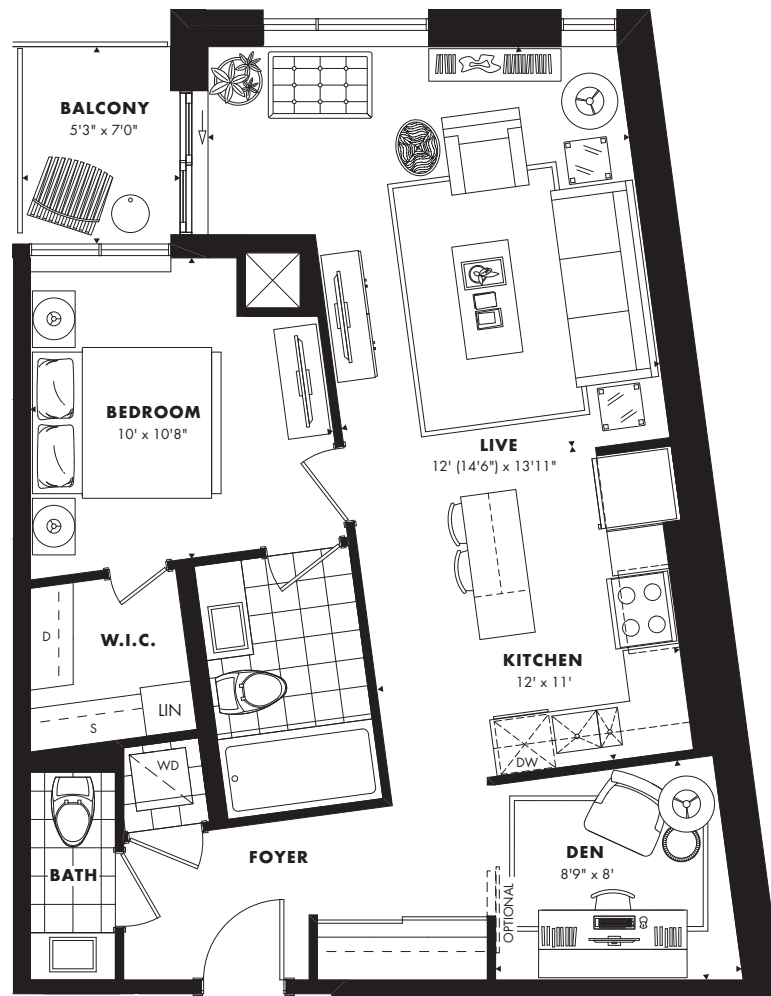

Langevin

1 Bedroom + Den

Indoor Living - 808 sq. ft.

Outdoor Living - 35 sq. ft.

Total Living - 843 sq. ft.

MINTO BEECHWOOD

WELCOME HOME

Floor 2

Floors 3 to 5

Specific floor information and location may vary between floors. Balcony and window conditions may vary by suite. Please see sales representative for complete details. Actual usable floor space may vary from the stated floor area. Specifications are subject to change without notice. Some features may vary by suite design. Furniture not included. E. & O. E. 0813